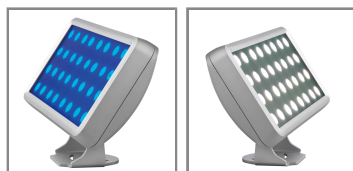

Tripix Wash

The Tripix Wash™ is an attractively designed IP66 rated fixture using tricolor LEDs for superior color mixing directly at the lens. The result is an absence of color shadows and a broad color palette, including stunning whites, subtle pastels and vibrant saturated colors. The Tripix Range™ can be used in a variety of indoor and outdoor applications and installs in minutes using a slim IP66 cable connector.

Compact lighting fixture with full color mixing

No color separation or shadows due to use of premixed LED

Easy installation with cable daisy chain to IP rated power supply

GALLERY

FEATURES

TECHNICAL SPECIFICATIONS

Physical

Tripix™ Wash fixture
Width: 335 mm (13.2 in.)
Height: 213 mm (8.4 in.) including mounting bracket
Depth: 66 mm (2.6 in.) including mounting bracket
Weight: 4.4 kg (9.7 lbs.)

Martin™ IP66 PSU 240 W (replaces Tripix™ Power IP66)
Length: 314 mm (12.4 in.)
Width: 68 mm (2.7 in.)
Height: 39 mm (1.6 in.)
Weight: 1.5 kg (3.3 lbs.)

Dynamic Effects

Color mixing: RGB
Red: 0 - 100%
Green: 0 - 100%
Blue: 0 - 100%
Color temperature control: 2 000 - 10 000 K continuous mixing

Control and Programming

Color control modes: RGB (raw and calibrated), HSI (calibrated) HSIC (uncalibrated)
Control options: DMX, stand-alone, synchronized (master/slave)
DMX channels: 3 or 4 depending on mode
Grouped pixel control options: 1-, 2- and 4-pixel modes
DMX address setting: Martin MUM™ application running on Windows PC
DMX compliance: USITT DMX512-A
Receiver: RS-485
Firmware update: Serial upload via DMX link

Optics