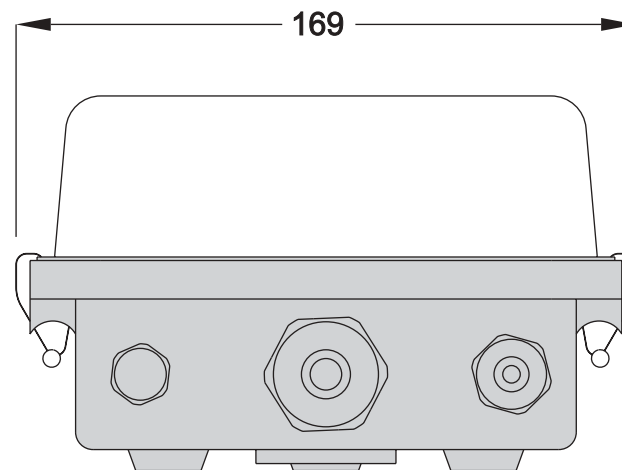

Cyclo IP65 02 and
28 W tube Cyclo IP65 03

Cyclo IP65 04 and
54 W tube Cyclo IP65 03

All dimensions in mm.

Martin		Weight (kg)	
Product Cyclo IP65 Series		Date 06.07.2005	Sign NPE
Description Dimensions		Drawing Dimensions	Revision A