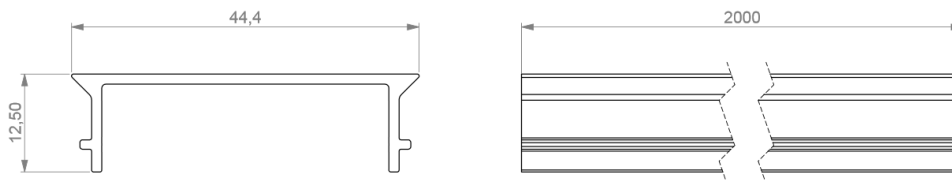

VC-Dot 4™ Mounting Profile Endcap with Cable Entry

Specifications

VC-Dot™ Aluminium Mounting Profiles

VC-Dot 9™ Aluminium Mounting Profile

VC-Dot 9™ Mounting Profile Cover

VC-Dot 9™ Mounting Profile Endcap