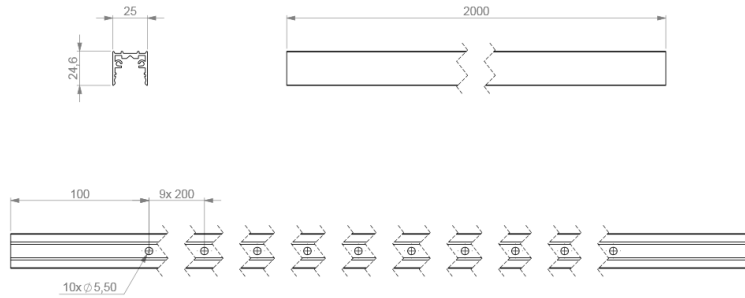

Specifications

VC-Dot™ Aluminium Mounting Profiles

VC-Dot 1™ Aluminium Mounting Profile