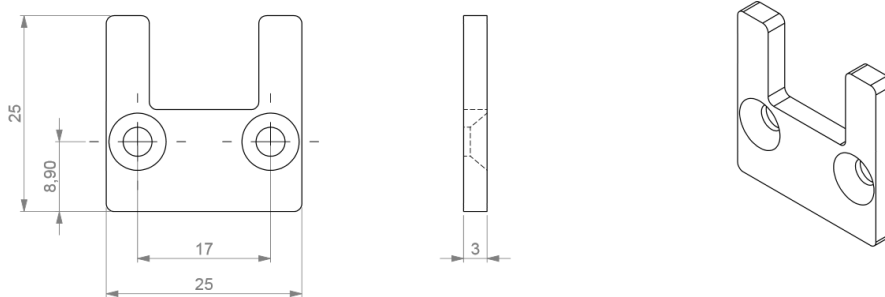

Specifications

VC-Dot™ Aluminium Mounting Profiles

VC-Dot 9™ Mounting Profile End Caps, Black, set of 10
VC-Dot 9™ Mounting Profile Cable Entry End Caps, Black, set of 10
VC-Dot 9™ Aluminum Mounting Profile, Grey, 2 m (6.6 ft.)
VC-Dot 9™ Mounting Profile Cover, Grey, 2 m (6.6 ft.)
VC-Dot 9™ Mounting Profile End Caps, Grey, set of 10
VC-Dot 9™ Mounting Profile Cable Entry End Caps, Grey, set of 10

P/N 91611384
P/N 91611385
P/N 91611394
P/N 91611395
P/N 91611396
P/N 91611397

Specifications

VC-Dot™ Aluminium Mounting Profiles

VC-Dot 1™ Aluminium Mounting Profile

VC-Dot 1™ Mounting Profile Cover

VC-Dot 1™ Mounting Profile Endcap

VC-Dot 1™ Mounting Profile Endcap with Cable Entry

Specifications

VC-Dot™ Aluminium Mounting Profiles

VC-Dot 4™ Aluminium Mounting Profile

VC-Dot 4™ Mounting Profile Cover

VC-Dot 4™ Mounting Profile Endcap