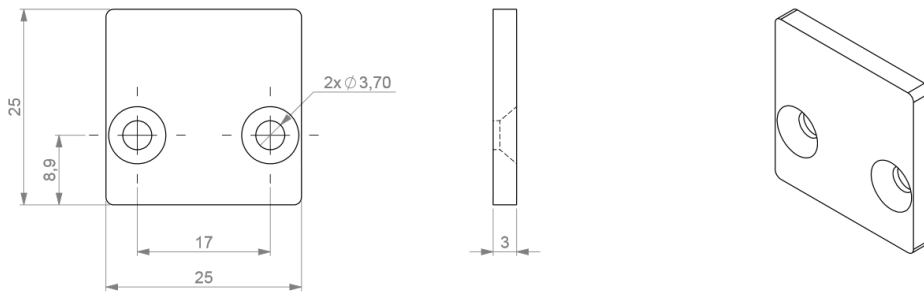

Specifications

VC-Dot™ Aluminium Mounting Profiles

VC-Dot 9™ Mounting Profile End Caps, Black, set of 10
VC-Dot 9™ Mounting Profile Cable Entry End Caps, Black, set of 10
VC-Dot 9™ Aluminum Mounting Profile, Grey, 2 m (6.6 ft.)
VC-Dot 9™ Mounting Profile Cover, Grey, 2 m (6.6 ft.)
VC-Dot 9™ Mounting Profile End Caps, Grey, set of 10
VC-Dot 9™ Mounting Profile Cable Entry End Caps, Grey, set of 10

P/N 91611384
P/N 91611385
P/N 91611394
P/N 91611395
P/N 91611396
P/N 91611397

Specifications

VC-Dot™ Aluminium Mounting Profiles

VC-Dot 1™ Aluminium Mounting Profile

VC-Dot 1™ Mounting Profile Cover

VC-Dot 1™ Mounting Profile Endcap

VC-Dot 1™ Mounting Profile Endcap with Cable Entry

Specifications

VC-Dot™ Aluminium Mounting Profiles

VC-Dot 4™ Aluminium Mounting Profile

VC-Dot 4™ Mounting Profile Cover

VC-Dot 4™ Mounting Profile Endcap