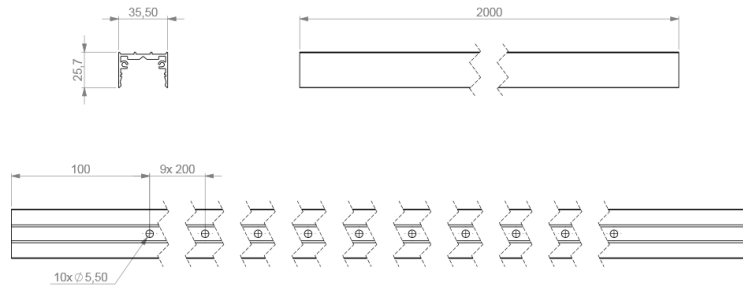

Specifications

VC-Dot™ Aluminium Mounting Profiles

VC-Dot 4™ Aluminium Mounting Profile