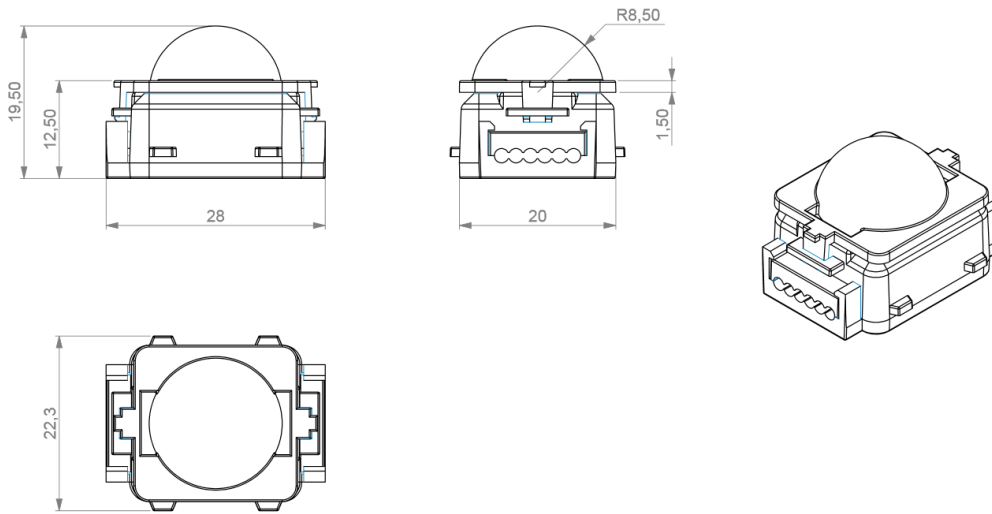

Specifications

VC-Dot™ Diffuser Domes

VC-Dot 1™ with Diffuser Dome