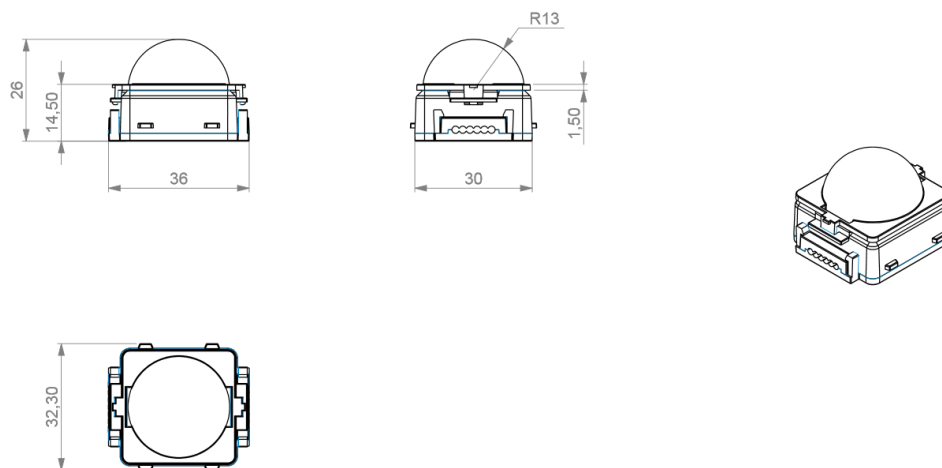

VC-Dot 4™ with Diffuser Dome