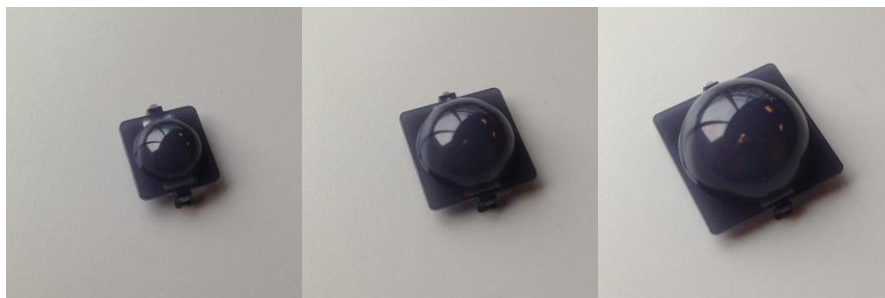

CONSTRUCTION Material: Injected plastic with special optical characteristics
Color: Translucent Dark Grey

LUMINOUS TRANSMITTANCE 24%

WEIGHT VC-Dot 1 Smoked Diffuser Dome: 1 g
VC-Dot 4 Smoked Diffuser Dome: 2 g
VC-Dot 9 Smoked Diffuser Dome: 4 g

RELATED ITEMS	VC-Dot 1™ RGB, 100 mm (3.9 in.) pitch, 100 pcs., 2 m (6.6 ft.) lead-in	P/N 90357060
	VC-Dot 1™ WW, 100 mm (3.9 in.) pitch, 100 pcs., 2 m (6.6 ft.) lead-in	P/N 90357090
	VC-Dot 1™ MW, 100 mm (3.9 in.) pitch, 100 pcs., 2 m (6.6 ft.) lead-in	P/N 90357080
	VC-Dot 1™ CW, 100 mm (3.9 in.) pitch, 100 pcs., 2 m (6.6 ft.) lead-in	P/N 90357070
	VC-Dot 4™ RGB, 200 mm (7.9 in.) pitch, 64 pcs., 2 m (6.6 ft.) lead-in	P/N 90357100
	VC-Dot 4™ WW, 200 mm (7.9 in.) pitch, 64 pcs., 2 m (6.6 ft.) lead-in	P/N 90357130
	VC-Dot 4™ MW, 200 mm (7.9 in.) pitch, 64 pcs., 2 m (6.6 ft.) lead-in	P/N 90357120
	VC-Dot 4™ CW, 200 mm (7.9 in.) pitch, 64 pcs., 2 m (6.6 ft.) lead-in	P/N 90357110
	VC-Dot 9™ RGB, 400 mm (15.7 in.) pitch, 36 pcs., 2 m (6.6 ft.) lead-in	P/N 90357140
	VC-Dot 9™ WW, 400 mm (15.7 in.) pitch, 36 pcs., 2 m (6.6 ft.) lead-in	P/N 90357050
	VC-Dot 9™ MW, 400 mm (15.7 in.) pitch, 36 pcs., 2 m (6.6 ft.) lead-in	P/N 90357160
	VC-Dot 9™ CW, 400 mm (15.7 in.) pitch, 36 pcs., 2 m (6.6 ft.) lead-in	P/N 90357150

ORDERING INFORMATION	VC-Dot 1™ Smoked Diffuser Domes, set of 10	P/N 91610110
	VC-Dot 4™ Smoked Diffuser Domes, set of 10	P/N 91610109
	VC-Dot 9™ Smoked Diffuser Domes, set of 10	P/N 91610108