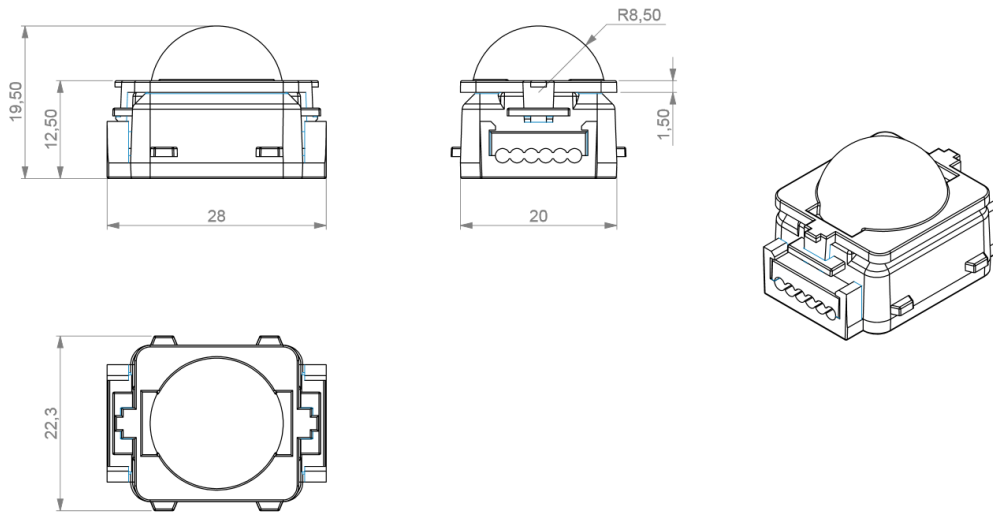

Specifications

VC-Dot™ Smoked Diffuser Domes

VC-Dot 1™ with Diffuser Dome