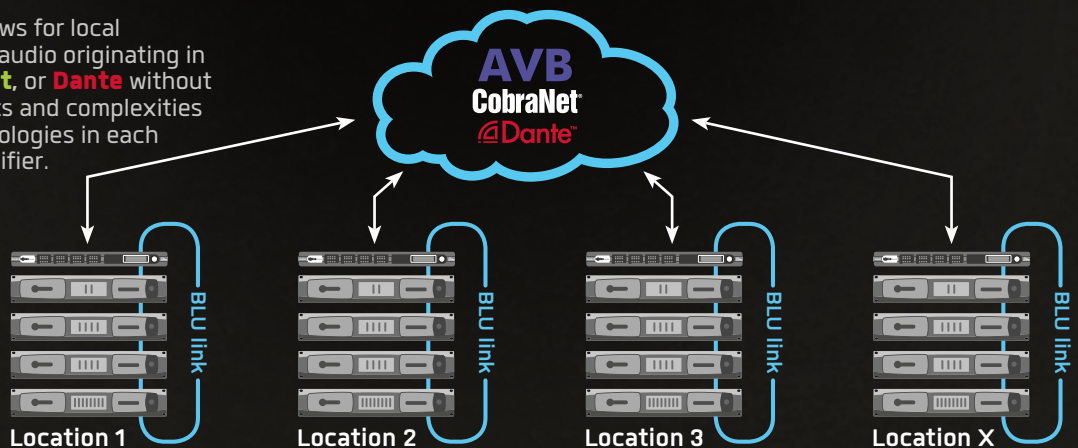

## Simple, flexible and cost-effective

Crown and BSS offer AVB, CobraNet® and Dante™ audio transport solutions through the use of BLU link, programmed and controlled through HiQnet Audio Architect™ software. Our unique audio transport solutions drastically cut down on costs associated with network audio infrastructure and operating costs.

## Flexible Solutions

**DRIVECORE  
INSTALL**

**Soundweb  
London**

**BLU link** allows for local distribution of audio originating in AVB, CobraNet, or Dante without the added costs and complexities of those technologies in each individual amplifier.