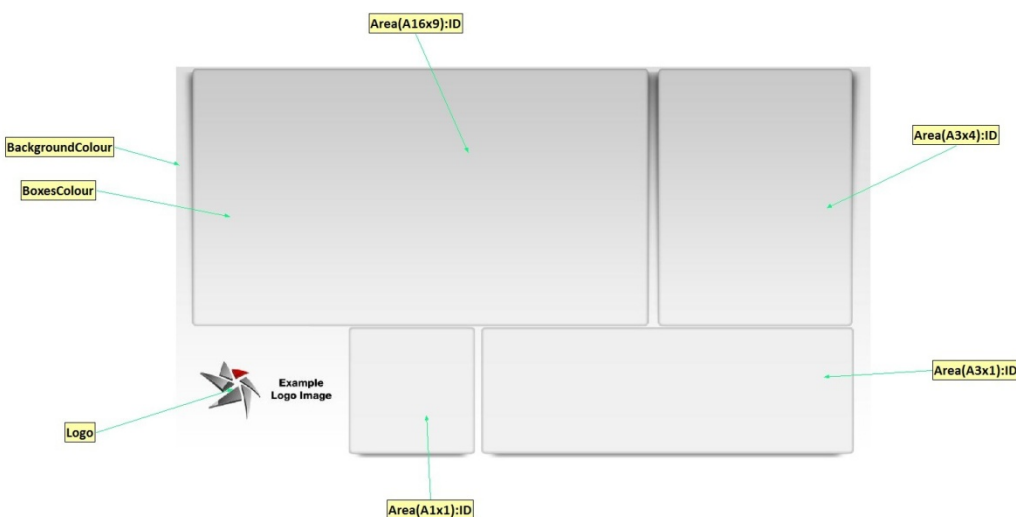

Template Guide 3D Boxes Layout

Table of Contents

3DBoxes Layout Templates.....	3
3DBoxes_A16x9_News_Layout.....	3
3DBoxes_A16x9_FS_Ticker_Layout	4
3DBoxes_A16x9_Widget_Layout.....	4
3DBoxes_A9x16_News_Layout.....	5
3DBoxes_A9x16_FS_Ticker_Layout	6
3DBoxes_A9x16_Widgets_Layout	6

3DBoxes Layout Templates

The following table summarizes the available 3DBoxes layouts, it details the layout name, orientation (either portrait or landscape), and the number of layout areas:

Layout Name	Layout Orientation	No. Of Layout Areas
3DBoxes_A16x9_News_Layout	Landscape	4
3DBoxes_A16x9_FS_Ticker_Layout	Landscape	2
3DBoxes_A16x9_Widget_Layout	Landscape	4
3DBoxes_A9x16_News_Layout	Portrait	3
3DBoxes_A9x16_FS_Ticker_Layout	Portrait	2
3DBoxes_A9x16_Widgets_Layout	Portrait	4

3DBoxes_A16x9_News_Layout

Landscape layout with a logo and four layout areas: a main area, a side bar

Layout Item	Aspect Ratio	Type
Area(A16x9):ID	16x9	Layout Area
Area(A3x4):ID	3x4	Layout Area
Area(A1x1):ID	1x1	Layout Area
Area(A3x1):ID	3x1	Layout Area
BackgroundColour	N/A	Colour
BoxesColour	N/A	Colour
Logo	1x1	Image

3DBoxes_A16x9_FS_Ticker_Layout

Landscape layout with two layout areas: a large main area and a ticker area along the bottom.

Layout Item	Aspect Ratio	Type	
Area(A16x9):ID	16x9	Layout Area	
Area(A26x1):ID	3x4	Layout Area	
BackgroundColour	N/A	Colour	
BoxesColour	N/A	Colour	