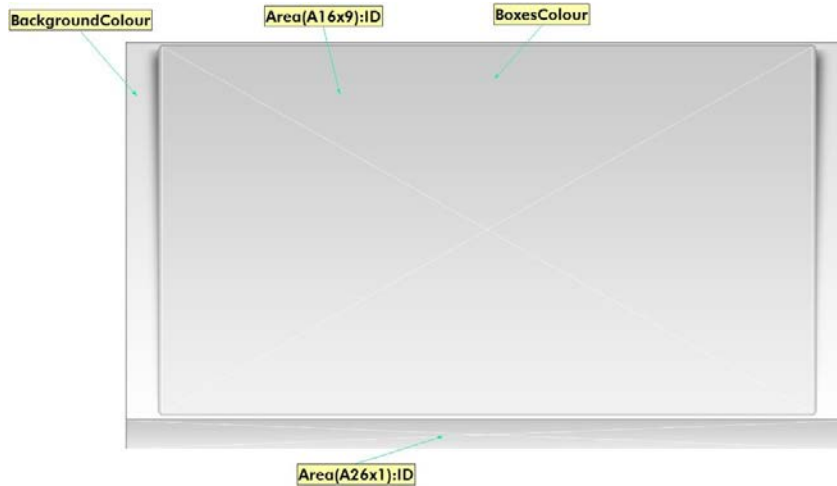

3DBoxes Layout Templates

The following table summarizes the available 3DBoxes layouts, it details the layout name, orientation (either portrait or landscape), and the number of layout areas:

Layout Name	Layout Orientation	No. Of Layout Areas
3DBoxes_A16x9_News_Layout	Landscape	4
3DBoxes_A16x9_FS_Ticker_Layout	Landscape	2
3DBoxes_A16x9_Widget_Layout	Landscape	4
3DBoxes_A9x16_News_Layout	Portrait	3
3DBoxes_A9x16_FS_Ticker_Layout	Portrait	2
3DBoxes_A9x16_Widgets_Layout	Portrait	4

3DBoxes_A16x9_News_Layout

Landscape layout with a logo and four layout areas: a main area, a side bar

Layout Item	Aspect Ratio	Type
Area(A16x9):ID	16x9	Layout Area
Area(A3x4):ID	3x4	Layout Area
Area(A1x1):ID	1x1	Layout Area
Area(A3x1):ID	3x1	Layout Area
BackgroundColour	N/A	Colour
BoxesColour	N/A	Colour
Logo	1x1	Image

3DBoxes_A16x9_FS_Ticker_Layout

Landscape layout with two layout areas: a large main area and a ticker area along the bottom.

Layout Item	Aspect Ratio	Type	
Area(A16x9):ID	16x9	Layout Area	
Area(A26x1):ID	3x4	Layout Area	
BackgroundColour	N/A	Colour	
BoxesColour	N/A	Colour	

3DBoxes_A16x9_Widget_Layout

Landscape layout with four layout areas and a logo.

Layout Item	Aspect Ratio	Type	Details
BoxesColour	N/A	Colour	Box Colour
BackgroundColour	N/A	Colour	Background Colour
Area(A3x4):ID	3x4	Layout Area	
Area(A16x9):ID	16x9	Layout Area	
Area(A3x1):ID	10x1	Layout Area	
Area(A26x1):ID	26x1	Layout Area	
Logo	1x1	Image	