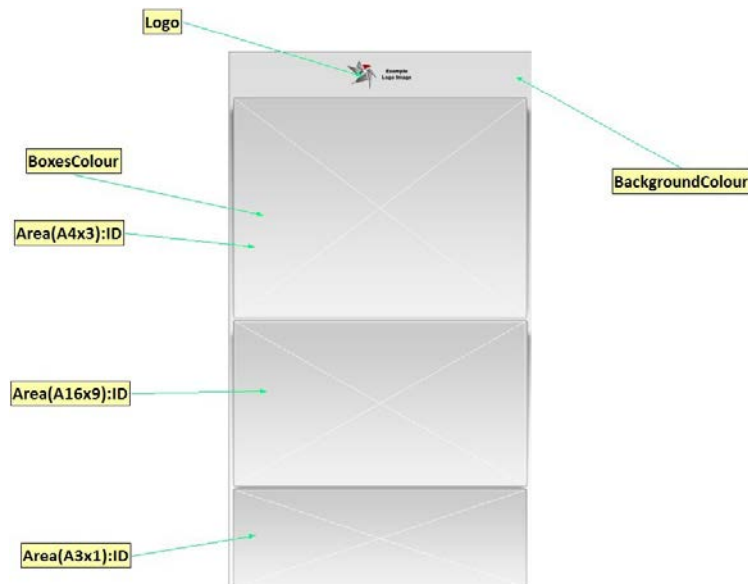

3DBoxes_A16x9_FS_Ticker_Layout

Landscape layout with two layout areas: a large main area and a ticker area along the bottom.

Layout Item	Aspect Ratio	Type	
Area(A16x9):ID	16x9	Layout Area	
Area(A26x1):ID	3x4	Layout Area	
BackgroundColour	N/A	Colour	
BoxesColour	N/A	Colour	

3DBoxes_A16x9_Widget_Layout

Landscape layout with four layout areas and a logo.

Layout Item	Aspect Ratio	Type	Details
BoxesColour	N/A	Colour	Box Colour
BackgroundColour	N/A	Colour	Background Colour
Area(A3x4):ID	3x4	Layout Area	
Area(A16x9):ID	16x9	Layout Area	
Area(A3x1):ID	10x1	Layout Area	
Area(A26x1):ID	26x1	Layout Area	
Logo	1x1	Image	

3DBoxes_A9x16_News_Layout

Portrait layout with three layout areas and a logo.

Layout Item	Aspect Ratio	Type	
BoxesColour	N/A	Colour	
BackgroundColour	N/A	Colour	
Area(A4x3):ID	4x3	Layout Area	
Area(A16x9):ID	16x9	Layout Area	
Area(A3x1):ID	3x1	Layout Area	
Logo	1x1	Image	

3DBoxes_A9x16_FS_Ticker_Layout

Portrait layout with two layout areas: one main area and one ticker bar.

Layout Item	Aspect Ratio	Type	Details
BoxesColour	N/A	Colour	
BackgroundColour	N/A	Colour	
Area(A14x1):ID	14x1	Layout Area	
Area(A9x16):ID	9x16	Layout Area	