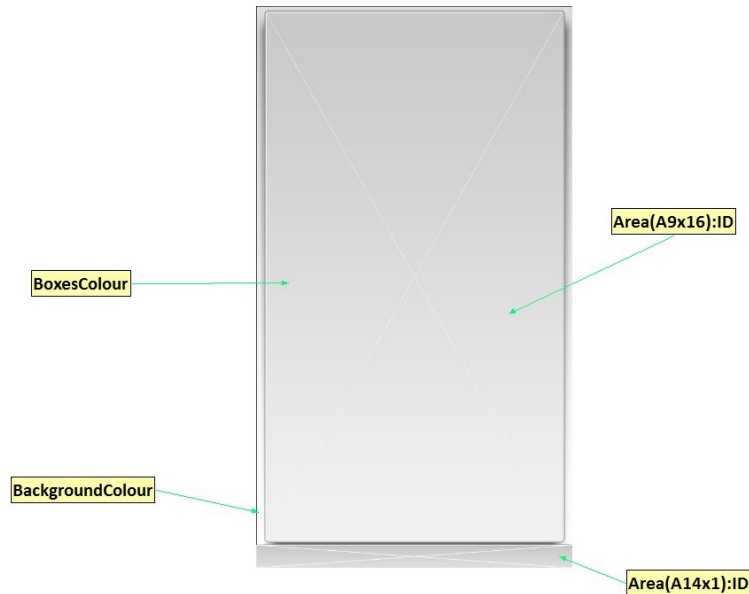

3DBoxes_A16x9_Widget_Layout

Landscape layout with four layout areas and a logo.

Layout Item	Aspect Ratio	Type	Details
BoxesColour	N/A	Colour	Box Colour
BackgroundColour	N/A	Colour	Background Colour
Area(A3x4):ID	3x4	Layout Area	
Area(A16x9):ID	16x9	Layout Area	
Area(A3x1):ID	10x1	Layout Area	
Area(A26x1):ID	26x1	Layout Area	
Logo	1x1	Image	

3DBoxes_A9x16_News_Layout

Portrait layout with three layout areas and a logo.

Layout Item	Aspect Ratio	Type	
BoxesColour	N/A	Colour	
BackgroundColour	N/A	Colour	
Area(A4x3):ID	4x3	Layout Area	
Area(A16x9):ID	16x9	Layout Area	
Area(A3x1):ID	3x1	Layout Area	
Logo	1x1	Image	

3DBoxes_A9x16_FS_Ticker_Layout

Portrait layout with two layout areas: one main area and one ticker bar.

Layout Item	Aspect Ratio	Type	Details
BoxesColour	N/A	Colour	
BackgroundColour	N/A	Colour	
Area(A14x1):ID	14x1	Layout Area	
Area(A9x16):ID	9x16	Layout Area	

3DBoxes_A9x16_Widgets_Layout

Portrait Layout with a logo and four layout areas: a 9x16, a 16x9 area, a 1x1 area and a 16x9 area.

Layout Item	Aspect Ratio	Type	Details
BoxesColour	N/A	Colour	
BackgroundColour	N/A	Colour	
Logo	1x1	Image	
Area(A9x16):ID	9x16	Layout Area	
Area(A1x1):ID	1x1	Layout Area	
Area(A16x9):ID	16x9	Layout Area	
Area(A3x4):ID	3x4	Layout Area	