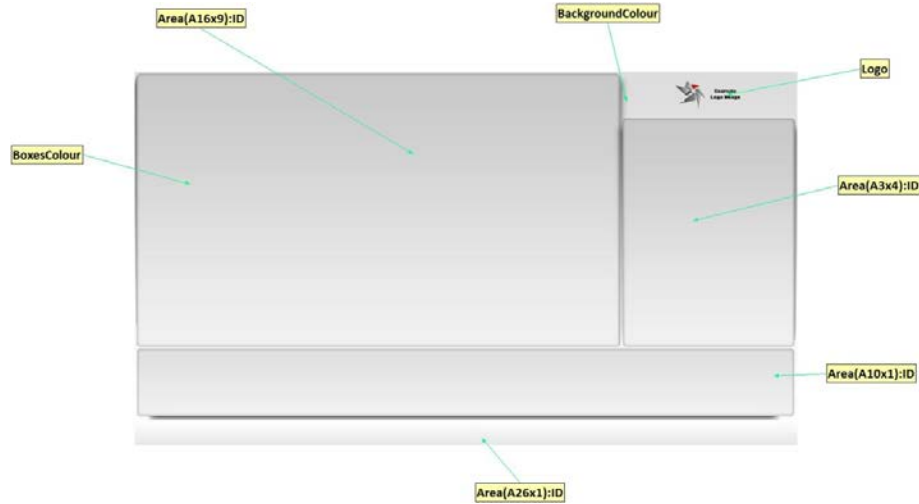

3DBoxes_A16x9_News_Layout

Landscape layout with a logo and four layout areas: a main area, a side bar

Layout Item	Aspect Ratio	Type
Area(A16x9):ID	16x9	Layout Area
Area(A3x4):ID	3x4	Layout Area
Area(A1x1):ID	1x1	Layout Area
Area(A3x1):ID	3x1	Layout Area
BackgroundColour	N/A	Colour
BoxesColour	N/A	Colour
Logo	1x1	Image

3DBoxes_A16x9_FS_Ticker_Layout

Landscape layout with two layout areas: a large main area and a ticker area along the bottom.

Layout Item	Aspect Ratio	Type	
Area(A16x9):ID	16x9	Layout Area	
Area(A26x1):ID	3x4	Layout Area	
BackgroundColour	N/A	Colour	
BoxesColour	N/A	Colour	

3DBoxes_A16x9_Widget_Layout

Landscape layout with four layout areas and a logo.

Layout Item	Aspect Ratio	Type	Details
BoxesColour	N/A	Colour	Box Colour
BackgroundColour	N/A	Colour	Background Colour
Area(A3x4):ID	3x4	Layout Area	
Area(A16x9):ID	16x9	Layout Area	
Area(A3x1):ID	10x1	Layout Area	
Area(A26x1):ID	26x1	Layout Area	
Logo	1x1	Image	

3DBoxes_A9x16_News_Layout

Portrait layout with three layout areas and a logo.

Layout Item	Aspect Ratio	Type	
BoxesColour	N/A	Colour	
BackgroundColour	N/A	Colour	
Area(A4x3):ID	4x3	Layout Area	
Area(A16x9):ID	16x9	Layout Area	
Area(A3x1):ID	3x1	Layout Area	
Logo	1x1	Image	