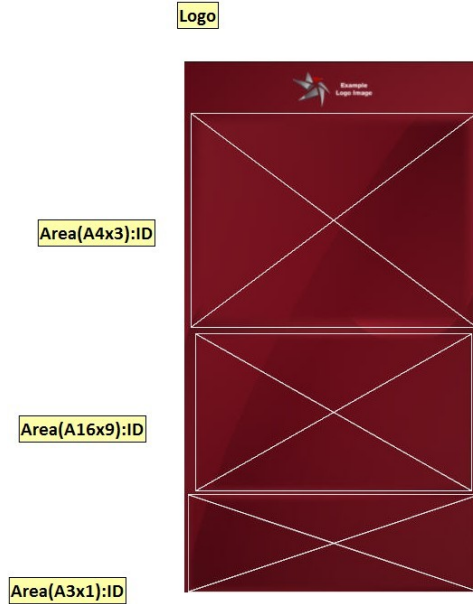

### Blur\_A16x9\_Red\_Widgets\_Layout

Horizontal layout with four layout areas.

Layout Item	Aspect Ratio	Type	Details
Area(A16x9):ID	16x9	Layout Area	
Area(A1x1):ID	1x1	Layout Area	
Area(A3x4):ID	3x4	Layout Area	
Area(A10x1):ID	10x1	Layout Area	

### Blur\_A9x16\_Red\_FS\_Ticker\_Layout

Portrait layout with two layout areas: one main area and one ticker bar.

Layout Item	Aspect Ratio	Type	Details
Area(A14x1):ID	14x1	Layout Area	
Area(A9x16):ID	9x16	Layout Area	

### Blur\_A9x16\_Red\_News\_Layout

Portrait layout with three layout areas and a logo.

Layout Item	Aspect Ratio	Type	Details
Area(A16x9):ID	16x9	Layout Area	
Area(A4x3):ID	4x3	Layout Area	
Area(A3x1):ID	3x1	Layout Area	
Logo	16x9	Image	
Message	N/A	Text	Maxchars 17, Maxlines 1
LogoOrMessage	N/A	Switch	Possible values are: Logo, Message, LogoAndMessage

### Blur\_A9x16\_Red\_Widgets\_Layout

Portrait layout with four layout areas and a logo.

Layout Item	Aspect Ratio	Type	Details
Area(A16x9):ID	16x9	Layout Area	
Area(A9x16):ID	9x16	Layout Area	
Area(A1x1):ID	1x1	Layout Area	
Area(A3x5):ID	3x5	Layout Area	
Logo	16x9	Image	
Message	N/A	Text	Maxchars 17, Maxlines 1
LogoOrMessage	N/A	Switch	Possible values are: Logo, Message, LogoAndMessage