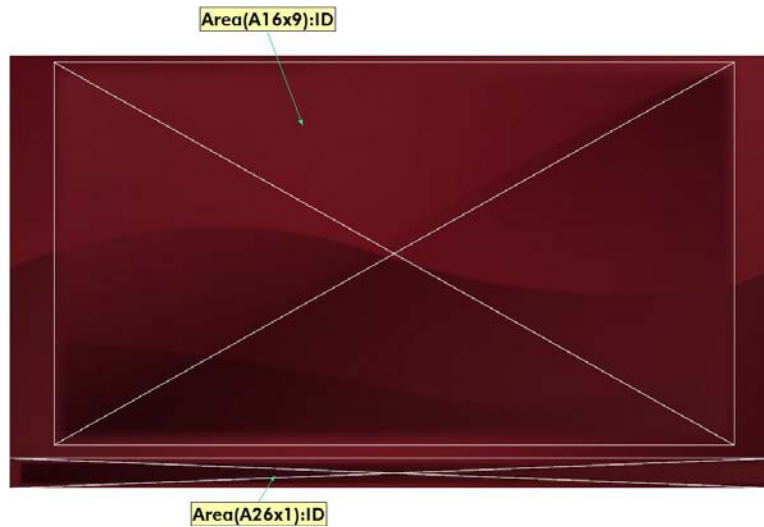

## Blur Layout Templates

The blur layouts are available in a number of different colours: Red, Blue, Green, Gray, and Purple. See the example below:

In this document we show the Red version of the Blur Layout. The following table summarizes the available layouts, it details the layout name, orientation (either portrait or landscape), and the number of layout areas.

Layout Name	Layout Orientation	No. Of Layout Areas
Blur_A16x9_Red_FS_Ticker_Layout	Landscape	2
Blur_A16x9_Red_News_Layout	Landscape	4
Blur_A16x9_Red_Widgets_Layout	Landscape	4
Blur_A9x16_Red_FS_Ticker_Layout	Portrait	2
Blur_A9x16_Red_News_Layout	Portrait	3
Blur_A9x16_Red_Widgets_Layout	Portrait	4

### Blur\_A16x9\_Red\_FS\_Ticker\_Layout

Landscape Layout with two layout areas: a large 16x9 main area, a 26x1 ticker,

Layout Item	Aspect Ratio	Type	Details
Area(A16x9):ID	16x9	Layout Area	
Area(A26x1):ID	26x1	Layout Area	