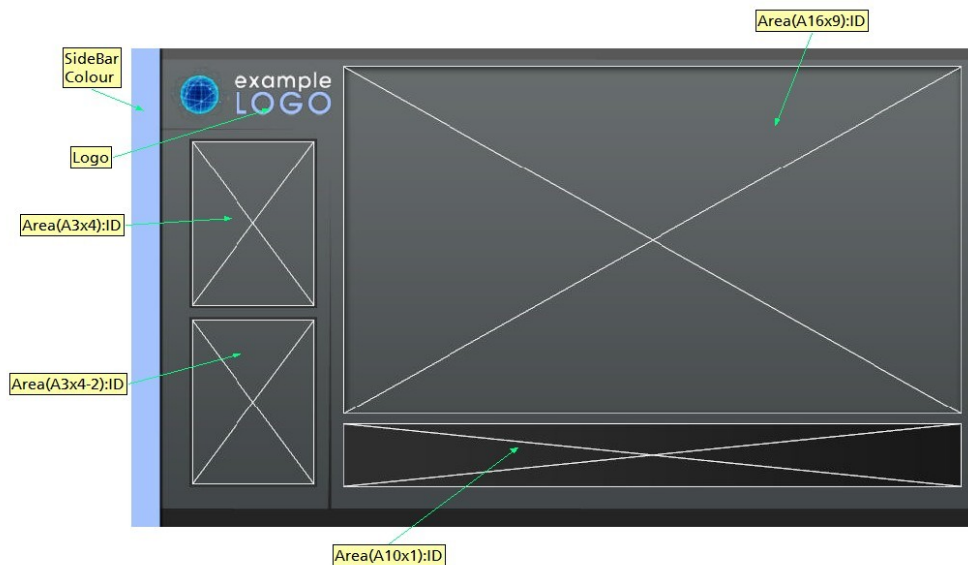

Graphite Layout Templates

The following table summarizes the available layouts, it details the layout name, orientation (either portrait or landscape), and the number of layout areas:

Layout Name	Layout Orientation	No. Of Layout Areas
Graphite_A16x9_Widget_Layout	Landscape	4
Graphite_A16x9_FS_Ticker_Layout	Landscape	2
Graphite_A16x9_FullScreen_Layout	Landscape	1
Graphite_A9x16_FullScreen_Layout	Portrait	1
Graphite_A9x16_FS_Ticker_Layout	Portrait	2
Graphite_A9x16_Widget_Layout	Portrait	3

Graphite_A16x9_Widget_Layout

Horizontal layout with logo, 16x9 main area, 10x1 bottom bar, and two side areas suitable for widgets such as clocks.

Layout Item	Aspect Ratio	Type	Details
Area(A16x9):ID	16x9	Layout Area	
Area(A1x1):ID	1x1	Layout Area	
Area(A3x4):ID	3x4	Layout Area	
Area(A10x1):ID	10x1	Layout Area	

Graphite_A16x9_FS_Ticker_Layout

Horizontal layout with a ticker area at the bottom, a strip of colour and a digital 24 hour clock

Layout Item	Aspect Ratio	Type	Details
Area(A16x9):ID	16x9	Layout Area	
Area(A26x1):ID	26x1	Layout Area	
SideBar Colour	N/A	Colour	
Logo	26x9	Image	

Full screen portrait layout with a strip of colour

Layout Item	Aspect Ratio	Type	Details
Area(A9x16):ID	9x16	Layout Area	
SideBar Colour	N/A	Colour	

Graphite_A9x16_FS_Ticker_Layout

Portrait layout with coloured side strip, logo, 24 hour digital clock, two layout areas: one main area and one ticker bar.