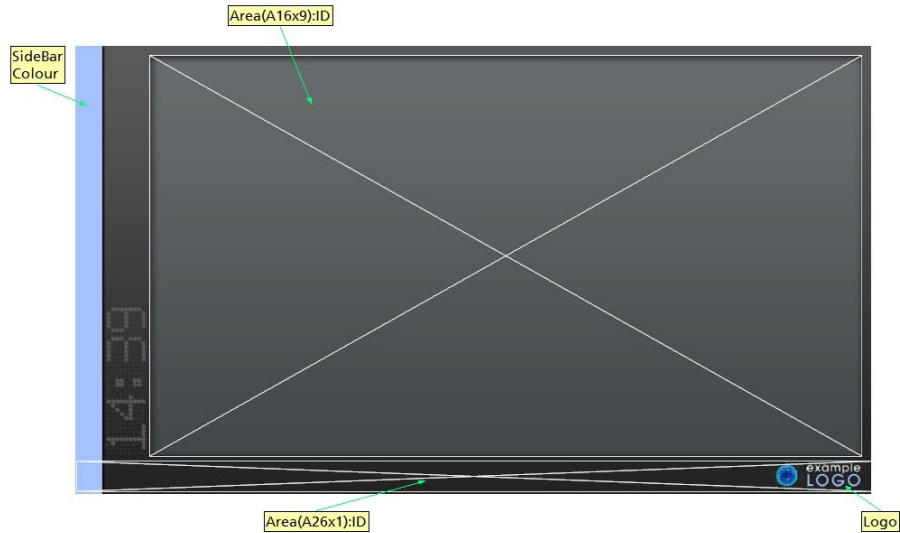

Graphite_A16x9_Widget_Layout

Horizontal layout with logo, 16x9 main area, 10x1 bottom bar, and two side areas suitable for widgets such as clocks.

Layout Item	Aspect Ratio	Type	Details
Area(A16x9):ID	16x9	Layout Area	
Area(A1x1):ID	1x1	Layout Area	
Area(A3x4):ID	3x4	Layout Area	
Area(A10x1):ID	10x1	Layout Area	

Graphite_A16x9_FS_Ticker_Layout

Horizontal layout with a ticker area at the bottom, a strip of colour and a digital 24 hour clock

Layout Item	Aspect Ratio	Type	Details
Area(A16x9):ID	16x9	Layout Area	
Area(A26x1):ID	26x1	Layout Area	
SideBar Colour	N/A	Colour	
Logo	26x9	Image	

Graphite_A16x9_FullScreen_Layout

Horizontal layout with a strip of colour and a large 16x9 main area

Layout Item	Aspect Ratio	Type	Details
Area(A16x9):ID	16x9	Layout Area	
SideBar Colour	N/A	Colour	

Graphite_A9x16_FullScreen_Layout

Full screen portrait layout with a strip of colour

Layout Item	Aspect Ratio	Type	Details
Area(A9x16):ID	9x16	Layout Area	
SideBar Colour	N/A	Colour	

Graphite_A9x16_FS_Ticker_Layout

Portrait layout with coloured side strip, logo, 24 hour digital clock, two layout areas: one main area and one ticker bar.