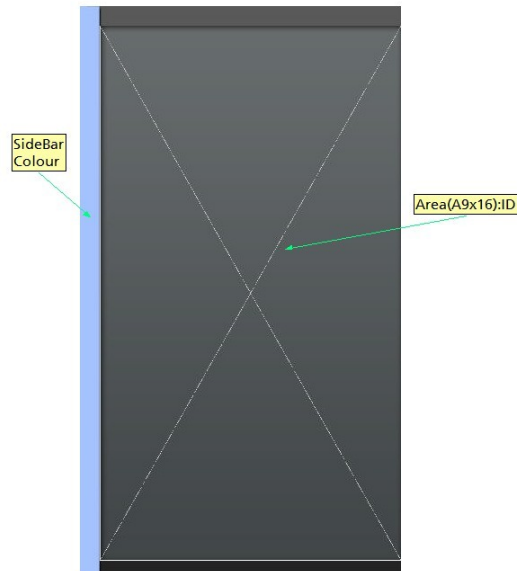

Graphite_A16x9_FS_Ticker_Layout

Horizontal layout with a ticker area at the bottom, a strip of colour and a digital 24 hour clock

Layout Item	Aspect Ratio	Type	Details
Area(A16x9):ID	16x9	Layout Area	
Area(A26x1):ID	26x1	Layout Area	
SideBar Colour	N/A	Colour	
Logo	26x9	Image	

Graphite_A16x9_FullScreen_Layout

Horizontal layout with a strip of colour and a large 16x9 main area

Layout Item	Aspect Ratio	Type	Details
Area(A16x9):ID	16x9	Layout Area	
SideBar Colour	N/A	Colour	

Graphite_A9x16_FullScreen_Layout

Full screen portrait layout with a strip of colour

Layout Item	Aspect Ratio	Type	Details
Area(A9x16):ID	9x16	Layout Area	
SideBar Colour	N/A	Colour	

Graphite_A9x16_FS_Ticker_Layout

Portrait layout with coloured side strip, logo, 24 hour digital clock, two layout areas: one main area and one ticker bar.

Layout Item	Aspect Ratio	Type	Details
Area(A16x9):ID	16x9	Layout Area	
Area(A14x1):ID	14x1	Layout Area	
Logo	26x9	Image	
SideBar Colour	N/A	Colour	

Graphite_A9x16_Widget_Layout

Portrait layout with coloured side strip, logo and three layout areas: one large 16x9 main area and two small 1x1 areas suitable for widgets such as clocks.