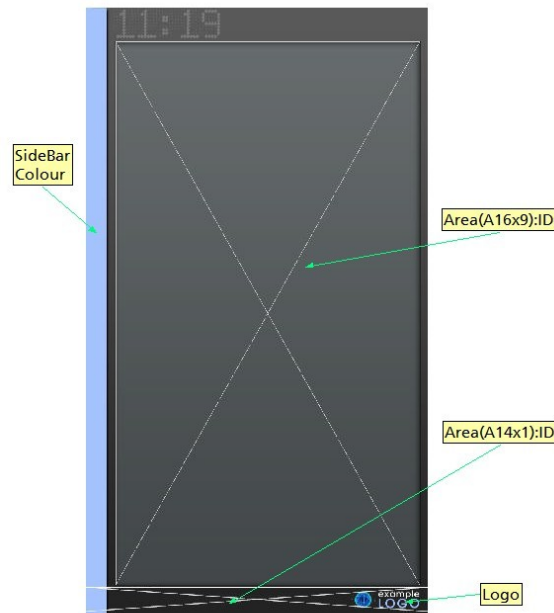

Graphite_A16x9_FullScreen_Layout

Horizontal layout with a strip of colour and a large 16x9 main area

Layout Item	Aspect Ratio	Type	Details
Area(A16x9):ID	16x9	Layout Area	
SideBar Colour	N/A	Colour	

Graphite_A9x16_FullScreen_Layout

Full screen portrait layout with a strip of colour

Layout Item	Aspect Ratio	Type	Details
Area(A9x16):ID	9x16	Layout Area	
SideBar Colour	N/A	Colour	

Graphite_A9x16_FS_Ticker_Layout

Portrait layout with coloured side strip, logo, 24 hour digital clock, two layout areas: one main area and one ticker bar.

Layout Item	Aspect Ratio	Type	Details
Area(A16x9):ID	16x9	Layout Area	
Area(A14x1):ID	14x1	Layout Area	
Logo	26x9	Image	
SideBar Colour	N/A	Colour	

Graphite_A9x16_Widget_Layout

Portrait layout with coloured side strip, logo and three layout areas: one large 16x9 main area and two small 1x1 areas suitable for widgets such as clocks.

Layout Item	Aspect Ratio	Type	Details
Area(A1x1-2):ID	1x1	Layout Area	
Area(A1x1):ID	1x1	Layout Area	
Area(A16x9):ID	16x9	Layout Area	
Logo	26x9	Image	
SideBar Colour	N/A	Colour	