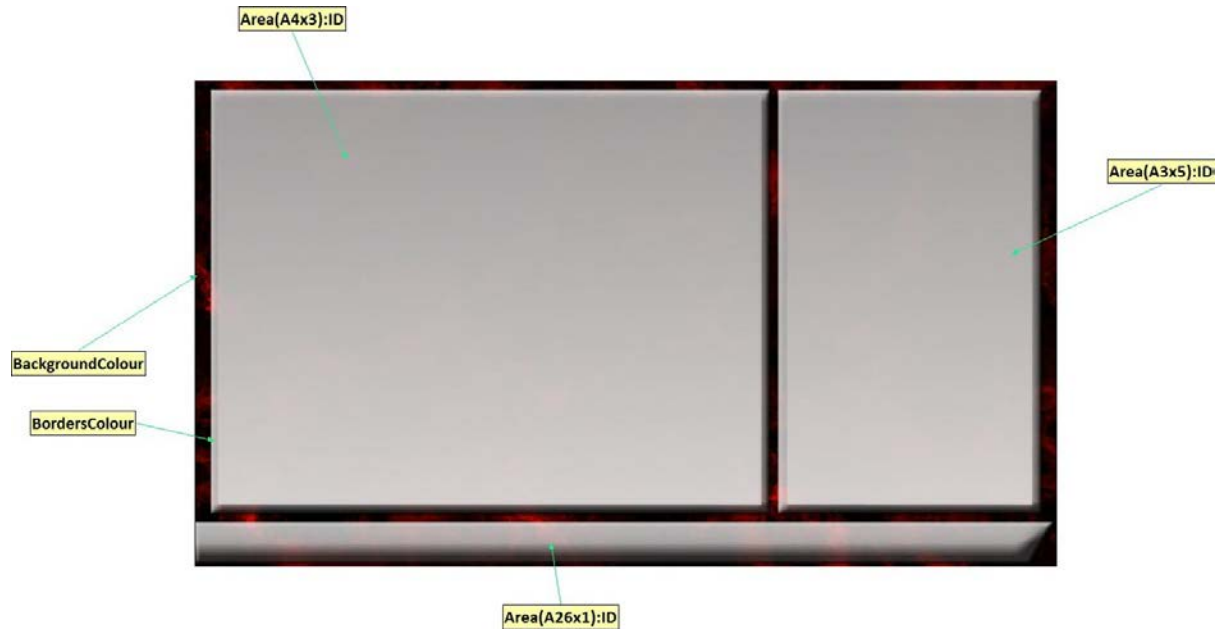

Marble Layout Templates

The following table summarizes the available Marble layouts, it details the layout name, orientation (either portrait or landscape), and the number of layout areas:

Layout Name	Layout Orientation	No. Of Layout Areas
Marble_A16x9_MainSideTicker_Layout	Landscape	3
Marble_A16x9_FS_Ticker_Layout	Landscape	2
Marble_A16x9_Widgets_Layout	Landscape	4
Marble_A9x16_2MainsAndTicker_Layout	Portrait	3
Marble_A9x16_FS_Ticker_Layout	Portrait	2
Marble_A9x16_Widgets_Layout	Portrait	4

Marble_A16x9_FS_Ticker_Layout

Horizontal Layout with two layout areas: a 26x1 ticker bar, a 16x9 main area.

Layout Item	Aspect Ratio	Type	Details
Area(A16x9):ID	16x9	Layout Area	
Area(A26x1):ID	26x1	Layout Area	
BackgroundColour	N/A	Colour	
BordersColour	N/A	Colour	
BarColour	N/A	Colour	

Marble_A16x9_MainSideTicker_Layout

Horizontal Layout with three layout areas: a 26x1 ticker bar, a 4x3 main area, and a 3x5 side bar.

Layout Item	Aspect Ratio	Type	Details
Area(A4x3):ID	4x3	Layout Area	
Area(A3x5):ID	3x5	Layout Area	
Area(A26x1):ID	26x1	Layout Area	
BackgroundColour	N/A	Colour	
BordersColour	N/A	Colour	
BarColour	N/A	Colour	

Marble_A16x9_Widgets_Layout

Horizontal Layout with four layout areas: a 10x1 bottom bar, a 16x9 main area, and two side bar areas (aspect ratios 1x1 and 3x4 respectively).

Layout Item	Aspect Ratio	Type	Details
Area(A1x1):ID	1x1	Layout Area	
Area(A16x9):ID	16x9	Layout Area	
Area(A3x4):ID	3x4	Layout Area	
Area(A10x1):ID	10x1	Layout Area	
BackgroundColour	N/A	Colour	Layout Background Colour
BordersColour	N/A	Colour	Layout Border Colour