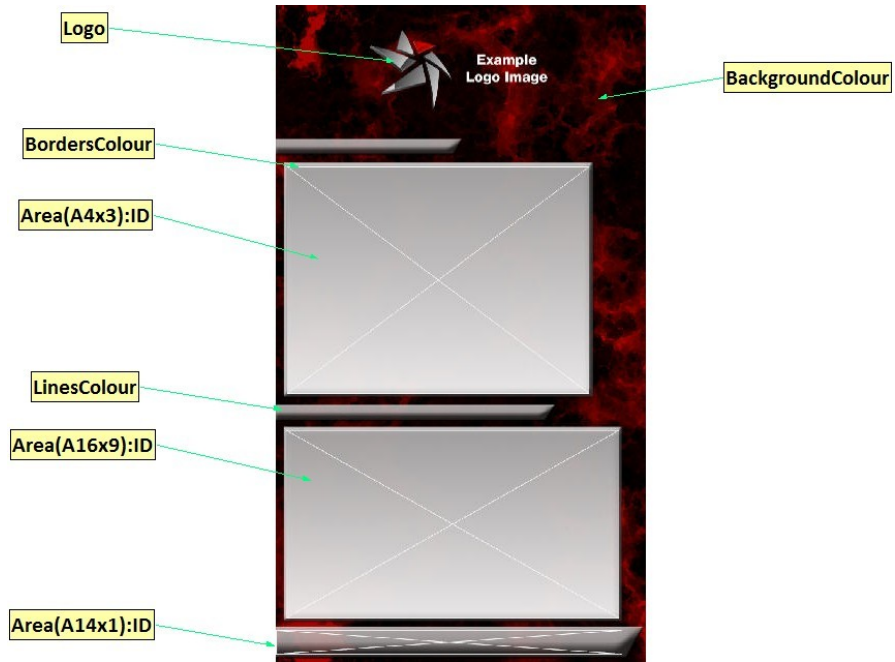

Marble_A16x9_MainSideTicker_Layout

Horizontal Layout with three layout areas: a 26x1 ticker bar, a 4x3 main area, and a 3x5 side bar.

Layout Item	Aspect Ratio	Type	Details
Area(A4x3):ID	4x3	Layout Area	
Area(A3x5):ID	3x5	Layout Area	
Area(A26x1):ID	26x1	Layout Area	
BackgroundColour	N/A	Colour	
BordersColour	N/A	Colour	
BarColour	N/A	Colour	

Marble_A16x9_Widgets_Layout

Horizontal Layout with four layout areas: a 10x1 bottom bar, a 16x9 main area, and two side bar areas (aspect ratios 1x1 and 3x4 respectively).

Layout Item	Aspect Ratio	Type	Details
Area(A1x1):ID	1x1	Layout Area	
Area(A16x9):ID	16x9	Layout Area	
Area(A3x4):ID	3x4	Layout Area	
Area(A10x1):ID	10x1	Layout Area	
BackgroundColour	N/A	Colour	Layout Background Colour
BordersColour	N/A	Colour	Layout Border Colour

Marble_A9x16_2MainsAndTicker_Layout

A portrait layout with a logo and three layout areas: a 4x3 area, a 16x9 area, and a 14x1 ticker bar

Layout Item	Aspect Ratio	Type	Details
Area(A4x3):ID	4x3	Layout Area	
Area(A16x9):ID	16x9	Layout Area	
Area(A14x1):ID	14x1	Layout Area	
BackgroundColour	N/A	Colour	
BordersColour	N/A	Colour	
LinesColour	N/A	Colour	
Logo	16x9	Image	

Marble_A9x16_Widgets_Layout

Portrait layout with a logo and four layout areas

Layout Item	Aspect Ratio	Type	Details
Area(A3x5):ID	3x5	Layout Area	
Area(A16x9):ID	16x9	Layout Area	
Area(A1x1):ID	1x1	Layout Area	
Area(A9x16):ID	9x16	Layout Area	
BackgroundColour	N/A	Colour	
BordersColour	N/A	Colour	
LinesColour	N/A	Colour	
Logo	16x9	Image	