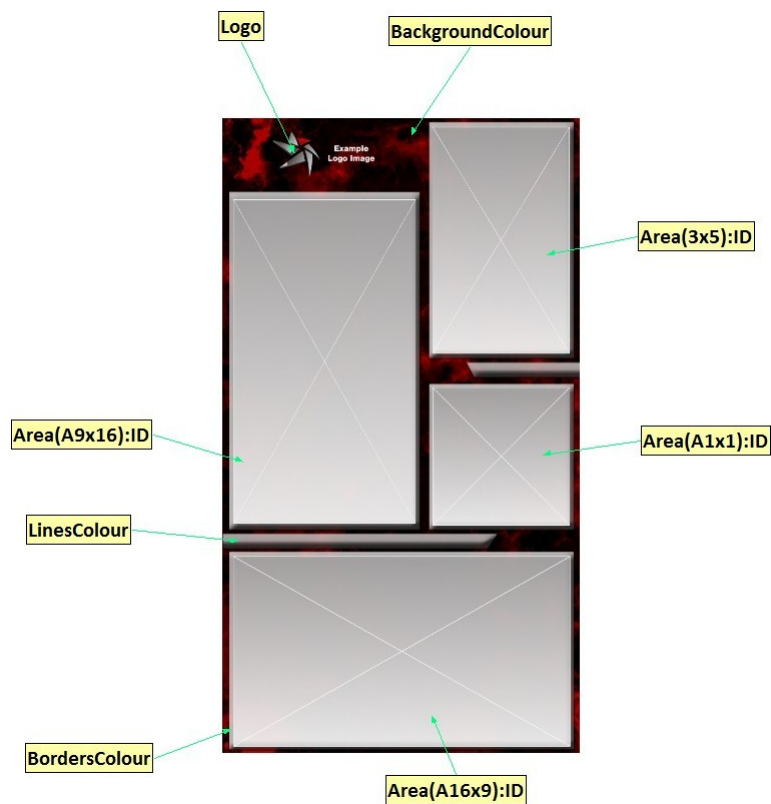

Marble_A16x9_Widgets_Layout

Horizontal Layout with four layout areas: a 10x1 bottom bar, a 16x9 main area, and two side bar areas (aspect ratios 1x1 and 3x4 respectively).

Layout Item	Aspect Ratio	Type	Details
Area(A1x1):ID	1x1	Layout Area	
Area(A16x9):ID	16x9	Layout Area	
Area(A3x4):ID	3x4	Layout Area	
Area(A10x1):ID	10x1	Layout Area	
BackgroundColour	N/A	Colour	Layout Background Colour
BordersColour	N/A	Colour	Layout Border Colour

Marble_A9x16_2MainsAndTicker_Layout

A portrait layout with a logo and three layout areas: a 4x3 area, a 16x9 area, and a 14x1 ticker bar

Layout Item	Aspect Ratio	Type	Details
Area(A4x3):ID	4x3	Layout Area	
Area(A16x9):ID	16x9	Layout Area	
Area(A14x1):ID	14x1	Layout Area	
BackgroundColour	N/A	Colour	
BordersColour	N/A	Colour	
LinesColour	N/A	Colour	
Logo	16x9	Image	

Marble_A9x16_Widgets_Layout

Portrait layout with a logo and four layout areas

Layout Item	Aspect Ratio	Type	Details
Area(A3x5):ID	3x5	Layout Area	
Area(A16x9):ID	16x9	Layout Area	
Area(A1x1):ID	1x1	Layout Area	
Area(A9x16):ID	9x16	Layout Area	
BackgroundColour	N/A	Colour	
BordersColour	N/A	Colour	
LinesColour	N/A	Colour	
Logo	16x9	Image	

Marble_A9x16_FS_Ticker_Layout

Portrait Layout with two layout areas: a large 16x9 main area and a 14x1 ticker bar

Layout Item	Aspect Ratio	Type	Details
Area(A9x16):ID	9x16	Layout Area	
Area(A14x1):ID	14x1	Layout Area	
BackgroundColour	N/A	Colour	
BordersColour	N/A	Colour	
LinesColour	N/A	Colour	