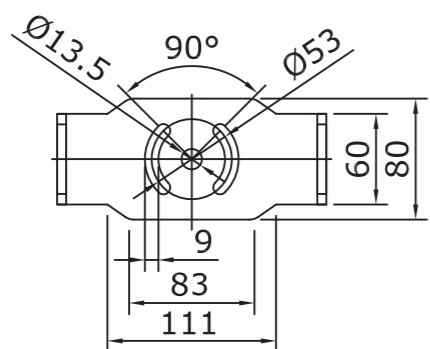

Exterior Wash 100/120
without snoot

Exterior Wash 110
with snoot

A	23.08.2018	rd_ito			First release					
Rev.	Date	Resp.			CO no. / Comment					
					First used in		Material			
Item to be							General linear tolerance			
Item to be							General angular tolerance			
Item to be						Color		Format A3	Scale 1:5	Unit mm
Description								Item no.-Rev.		
Exterior Wash 100 Series with snoot										