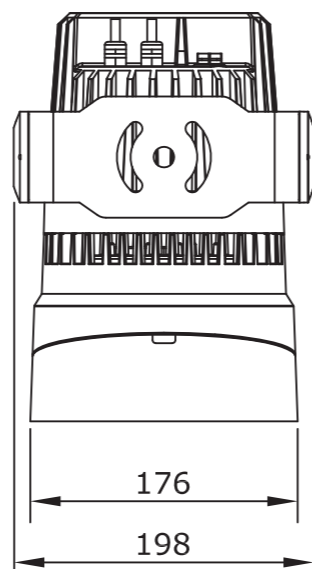

Exterior Wash 100/120
without snoot

Exterior Wash 110
with snoot

A	23.08.2018	rd_ito			First release					
Rev.	Date	Resp.			CO no. / Comment					
					First used in		Material			
Item to be							General linear tolerance			
Item to be							General angular tolerance			
Item to be						Color		Format A3	Scale 1:5	Unit mm
Description								Item no.-Rev.		
Exterior Wash 100 Series with snoot										