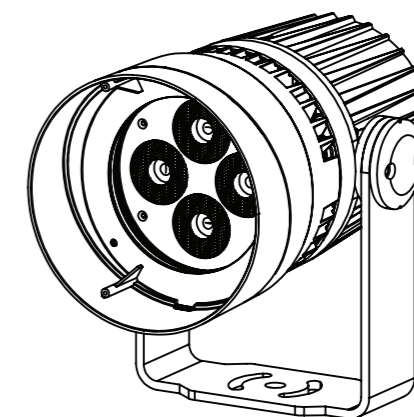

Exterior Wash 100/120
without snoot

Exterior Wash 110
with snoot

A	23.08.2018	rd_ito			First release					
Rev.	Date	Resp.			CO no. / Comment					
					First used in		Material			
Item to be							General linear tolerance			
Item to be							General angular tolerance			
Item to be						Color		Format A3	Scale 1:5	Unit mm
Description								Item no.-Rev.		
Exterior Wash 100 Series with snoot										