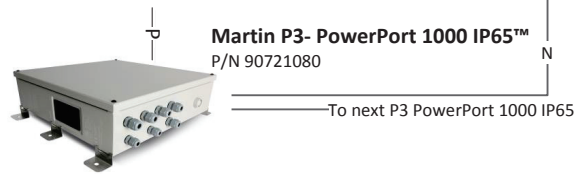

P3 Controllers

GENERIC SYSTEM DIAGRAM – EXTERIOR PIXLINE WITH P3 CONTROL (PowerPort 1000)

- Up to 20,736 pixels
- On-screen grabber for video-capture
- Maximum 2000 Ext. Pixline's

- Up to 100,000 pixels
- Supports input resolutions up to full HD (1920x1080)
- Maximum 2000 Ext. Pixline's
- DVI Video input

- Up to 520,000 pixels
- Supports input resolutions up to full HD (1920x1080)
- Maximum 2000 Ext. Pixline's
- DVI Video input

- Up to 2,080,000 pixels
- Supports input resolutions up to full HD (1920x1080)
- Maximum 2000 Ext. Pixline's
- DVI or 3G-SDI Video input

Maximum 100m Ethernet Cable between any 2 devices (extendable via Gigabit Switch or conversion to fiber)

CAT5E STP CABLES (PROVIDED BY OTHERS)

Ext. PixLine generic layout

1. **Hybrid Power+Data Cable CMX BBD-BBD**
2. P/N 91616055 (1m)
   - P/N 91616056 (2,5m)
   - P/N 91616057 (5m)
   - P/N 91616058 (10m)
   - P/N 91616059 (25m)
   - P/N 91616060 (100m raw cable)
   - P/N 91611750 (BBD Male Connector)
   - P/N 91611751 (BBD Female Connector)

1. **Low Smoke Zero Halogen (LSZH) version:**
2. P/N 91616012 (1m)
   - P/N 91616013 (2,5m)
   - P/N 91616014 (5m)
   - P/N 91616015 (10m)
   - P/N 91616016 (25m)
   - P/N 91616017 (100m raw cable)

Exterior PixLine

Maximum length (including fixtures and cable) of a linked chain of Exterior PixLine fixtures is **50m**

Ext. Pixline 10	Ext. Pixline 20	Ext. Pixline 40	Length	Diffuser
P/N 90356895	P/N 90356835	P/N 90356775	310/320mm*	Clear Front
P/N 90356890	P/N 90356830	P/N 90356770	1270/1280mm*	Clear Front
P/N 90356885	P/N 90356825	P/N 90356765	310/320mm*	Diffuser Front
P/N 90356880	P/N 90356820	P/N 90356760	1270/1280mm*	Diffuser Front
P/N 90356875	P/N 90356815	P/N 90356755	310/320mm*	Round Diffuser
P/N 90356870	P/N 90356810	P/N 90356750	1270/1280mm*	Round Diffuser
P/N 90356865	P/N 90356805	P/N 90356745	310/320mm*	Square Diffuser
P/N 90356860	P/N 90356800	P/N 90356740	1270/1280mm*	Square Diffuser
P/N 90356855	P/N 90356795	P/N 90356735	310/320mm*	Graze, Left
P/N 90356850	P/N 90356790	P/N 90356730	1270/1280mm*	Graze, Left
P/N 90356845	P/N 90356785	P/N 90356725	310/320mm*	Graze, Right
P/N 90356840	P/N 90356780	P/N 90356720	1270/1280mm*	Graze, Right

Hybrid Power+Data Cable CMX BBD-BBD
(Not required if Exterior Dot-HP are mounted next to each other (<50cm))

* Exterior PixLine 10 come in the length 320mm and 1280mm

Exterior PixLine

- Ext. PixLine, Round Diffuser
- Ext. PixLine, Square Diffuser
- Ext. PixLine, Diffuser Front
- Ext. PixLine, Clear Front

Set of 10 Caps for Connector BBD Female
P/N 91616052

Install blanking caps on all unused female connectors at end of chains

Maximum permitted length Ext. PixLine per PowerPort 1000 output

Fixture type	Maximum total length of fixtures in chain	Maximum total length of chain (fixtures and cables)
Exterior PixLine 10	7m*	50m
Exterior PixLine 20	14m*	50m
Exterior PixLine 40	27m*	50m

* Each output of a P3 PowerPort 1000 can drive a maximum of 63 fixtures regardless of the length of the fixtures.

CABLES:
D - DMX CABLE F - FIBER OPTIC CABLE (PROVIDED BY OTHERS) H - HYBRID CABLE (PROVIDED BY MARTIN) P - POWER CABLE V - DVI VIDEO (PROVIDED BY OTHERS) N - CAT6 STP CABLE (PROVIDED BY OTHERS)

Information subject to change without notice. HARMAN Professional Denmark ApS disclaims liability for any injury, damage, direct or indirect loss, consequential or economic loss or any other loss occasioned by the use of, inability to use or reliance on the information contained in this document. Rev A – 22-10-2018